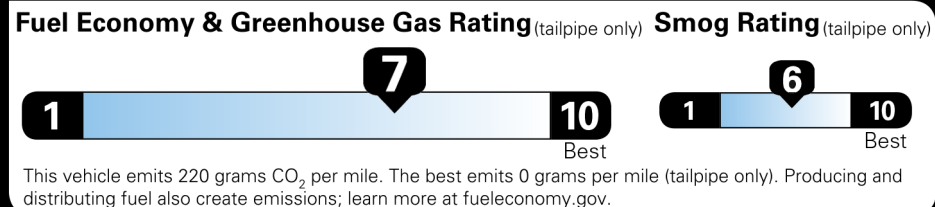

INTERIOR

- 12.9-in. Toyota Audio Multimedia w/ JBL 9-Speaker Audio, Wireless Apple CarPlay & Android Auto Compatibility
  - SiriusXM with 360L w/ 3-Month Trial
  - 2 Qi Wireless Chargers, 5 USB-C Ports
  - Heated/Ventilated Front Seats
  - Heated Outboard Rear Seats
  - 8-way Power Front Seats w/ Driver Lumbar Support
  - SofTex-Trimmed Seats
  - Smart Key System w/ Push Button Start
  - 12.3-in. Digital Gauge Cluster
  - Digital Rearview Mirror w/ Homelink
  - Heated Steering Wheel
  - Windshield De-Icer
  - Rain Sensing Windshield Wipers
  - Toggle-type Shift-by-Wire System
2. **For Full Product Details, Please Visit Toyota.com/RAV4**
   Full Tank of Gas

BASE MANUFACTURER'S SUGGESTED RETAIL PRICE $43,300.00

OPTIONAL EQUIPMENT

- FE 50 State Emissions
- HU Head-Up Display 600.00
- WU 20-in. Multi-Spoke Alloy Wheels 1,240.00
87. Multimedia Screen Protector - Glass 105.00
- 6L. Illuminated Front Emblem 330.00
43. Rear Hatch Cargo Lamps 425.00
- 3J. Blackout Emblem Overlays 89.00
- 2T. All Weather Floor Liners and Cargo Tray 339.00
- MF. Mudguards 160.00
- G4. Illuminated Door Sills 395.00

Not Original - Copy

Created on 2026-04-13 13:22:35 (UTC)

EPA DOT Fuel Economy and Environment

Fuel Economy
41 MPG Small SUVs range from 14 to 125 MPG. The best vehicle rates 146 MPGe.
43 37
combined city/hwy city highway
2.4 gallons per 100 miles

You save $2,500
in fuel costs over 5 years compared to the average new vehicle.

Annual fuel cost $1,200

Actual results will vary for many reasons, including driving conditions and how you drive and maintain your vehicle. The average new vehicle gets 29 MPG and costs $8,500 to fuel over 5 years. Cost estimates are based on 15,000 miles per year at $3.30 per gallon. MPGe is miles per gasoline gallon equivalent. Vehicle emissions are a significant cause of climate change and smog.

fuel economy.gov
Calculate personalized estimates and compare vehicles

MANUFACTURER'S SUGGESTED RETAIL PRICE[†]	$46,983.00
DELIVERY, PROCESSING AND HANDLING FEE	1,450.00
TOTAL SUGGESTED RETAIL PRICE	$48,433.00

[†]Manufacturer's suggested retail price excludes delivery processing and handling fees, license and title fees, applicable federal, state and local taxes, and dealer and distributor options and accessories.

Delivered by Truck to: 19044
ANTWERPEN'S TOYOTA
12420 AUTO DR
CLARKSVILLE MD21029

TML1E2N1S0F0W0