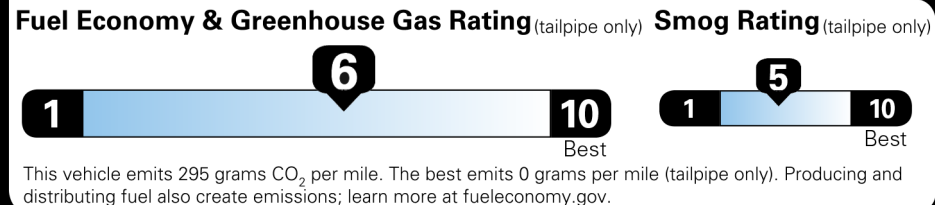

BASE MANUFACTURER'S SUGGESTED RETAIL PRICE $31,410.00

1. **OPTIONAL EQUIPMENT**
2. FE 50 State Emissions
   - CP Convenience Package: 1,250.00
     Tilt & Slide Moonroof, Power Liftgate
   - 2T. All Weather Floor/Cargo Liners 309.00
   - WL. Alloy Wheel Locks 90.00
   - HB. Black Badges Package:Name/Grade Black Badges, Rear Toyota Emblem Black Hard Badge 130.00
   - D5. Door Edge Guard 165.00
   - DK. Owner's Portfolio
   - BM. Body Side Molding 260.00

GOVERNMENT 5-STAR SAFETY RATINGS

Overall Vehicle Score Not Rated

Based on the combined ratings of frontal, side and rollover. Should ONLY be compared to other vehicles of similar size and weight.

Frontal Crash Driver Passenger ★★★★★

Based on the risk of injury in a frontal impact. Should ONLY be compared to other vehicles of similar size and weight.

Side Crash Front seat Rear seat ★★★★★

Based on the risk of injury in a side impact.

Rollover Not Rated

Based on the risk of rollover in a single-vehicle crash.

Star ratings range from 1 to 5 stars (★★★★★) with 5 being the highest.
Source: National Highway Traffic Safety Administration (NHTSA)
www.safercar.gov or 1-888-327-4236

EPA DOT Fuel Economy and Environment

Gasoline Vehicle

Fuel Economy
30 MPG Small SUVs range from 14 to 125 MPG. The best vehicle rates 146 MPGe.
29 31
combined city/hwy city highway
3.3 gallons per 100 miles

You save $250
in fuel costs over 5 years
compared to the average new vehicle.

Annual fuel cost
$1,650

Actual results will vary for many reasons, including driving conditions and how you drive and maintain your vehicle. The average new vehicle gets 29 MPG and costs $8,500 to fuel over 5 years. Cost estimates are based on 15,000 miles per year at $3.30 per gallon. MPGe is miles per gasoline gallon equivalent. Vehicle emissions are a significant cause of climate change and smog.

fuel economy.gov
Calculate personalized estimates and compare vehicles

MANUFACTURER'S SUGGESTED RETAIL PRICE[†]	$33,614.00
DELIVERY, PROCESSING AND HANDLING FEE	1,450.00
TOTAL SUGGESTED RETAIL PRICE	$35,064.00

[†]Manufacturer's suggested retail price excludes delivery processing and handling fees, license and title fees, applicable federal, state and local taxes, and dealer and distributor options and accessories.

Delivered by Truck to: 47018
RAMEY TOYOTA
135 FRAZIER DRIVE
ROUTE 460
PRINCETON WV24740

TML1E1N2S0F0W0

Not Original - Copy
Created: 2024-04-28 10:26:25 (UTC)