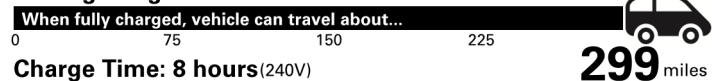

Not Original - Copy

Created: 2026-05-04 15:34:16 (UTC)

EPA DOT Fuel Economy and Environment

Electric Vehicle

Fuel Economy

125 MPGe Small SUVs range from 14 to 125 MPGe. The best vehicle rates 146 MPGe.

138 city 113 highway 27.0 kW-hrs per 100 miles

Driving Range

You save

\$5,000

in fuel costs over 5 years compared to the average new vehicle.

Annual fuel cost

\$700

Fuel Economy & Greenhouse Gas Rating (tailpipe only) Smog Rating (tailpipe only)

This vehicle emits 0 grams CO₂ per mile. The best emits 0 grams per mile (tailpipe only). Does not include emissions from generating electricity; learn more at fuel economy.gov.