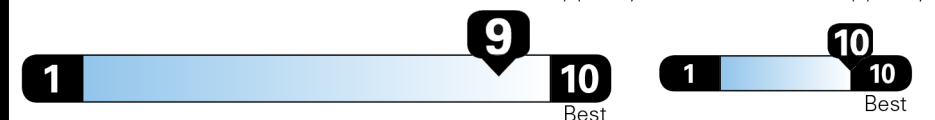

Fuel Economy & Greenhouse Gas Rating (tailpipe only) Smog Rating (tailpipe only)

This vehicle emits 0 grams CO₂ per mile. The best emits 0 grams per mile (tailpipe only). Does not include emissions from generating electricity; learn more at fuel economy.gov.

Actual results will vary for many reasons, including driving conditions and how you drive and maintain your vehicle. The average new vehicle gets 29 MPG and costs $8,500 to fuel over 5 years. Cost estimates are based on 15,000 miles per year at $0.17 per kW-hr. MPGe is miles per gasoline gallon equivalent. Vehicle emissions are a significant cause of climate change and smog.

fuel economy.gov

Calculate personalized estimates and compare vehicles

MANUFACTURER'S SUGGESTED RETAIL PRICE[†] **$46,694.00**

DELIVERY, PROCESSING AND HANDLING FEE 1,450.00

TOTAL SUGGESTED RETAIL PRICE $48,144.00

[†]Manufacturer's suggested retail price excludes delivery processing and handling fees, license and title fees, applicable federal, state and local taxes, and dealer and distributor options and accessories.

Delivered by Truck to: 19044
ANTWERPEN'S TOYOTA
12420 AUTO DR
CLARKSVILLE MD21029

TML1E1N2S0F0W0